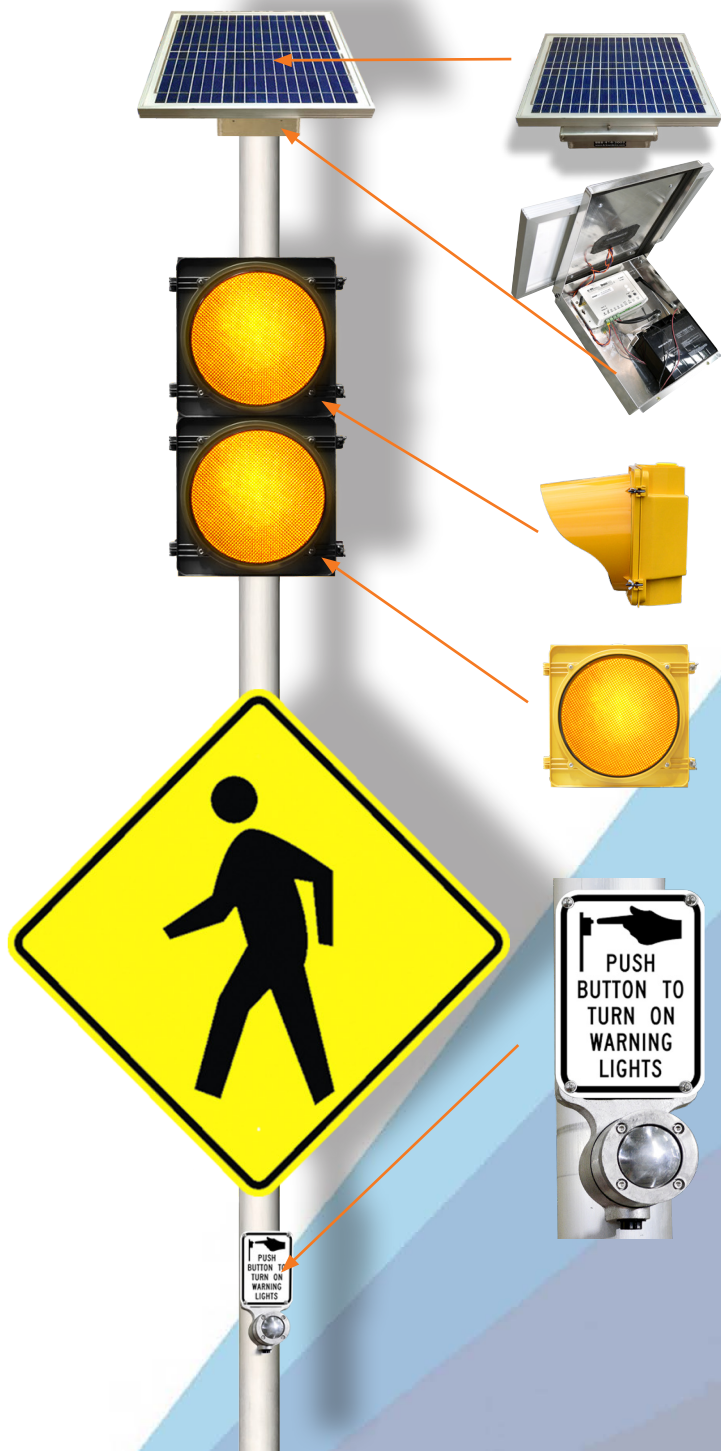

# CROSSWALK ECO BEACON ECO 132-D12

## Signal Head Housing

**Size:** 12"

**Material:** Polycarbonate or aluminum

**Color:** Black, Yellow, or Green

**Visor:** 360 degree Cap

**Quantity:** 2

## LED Signal

**Color:** Amber

**Seal:** Weather resistant

**LED Bulbs:** 2 - Meets ITE Standards

## Solar Panel

SLI utilizes the most up-to-date solar and electronics to maintain power levels through rain, shine, sleet, or snow.