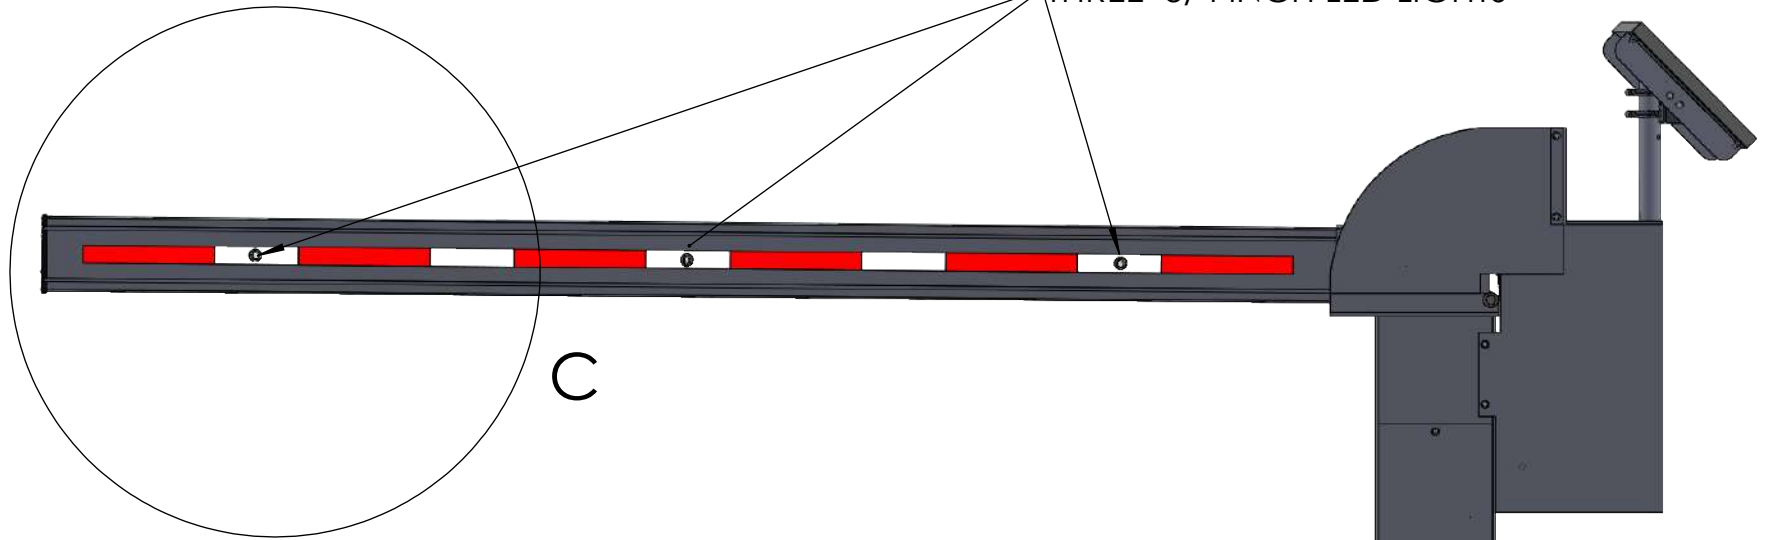

Revision: Scale: 1:1 Size: 8.5 X 11 Sheet: 1 of 4

SHOWN WITH OPTIONAL
CONSPICUITY TAPE AND
THREE 3/4 INCH LED LIGHTS

C

DETAIL C

SCALE 1 : 8

SOLAR LIGHTING INTERNATIONAL, INC.

TITLE:

DWG. NO.
AUTOMATED ARM MAIN FRAME