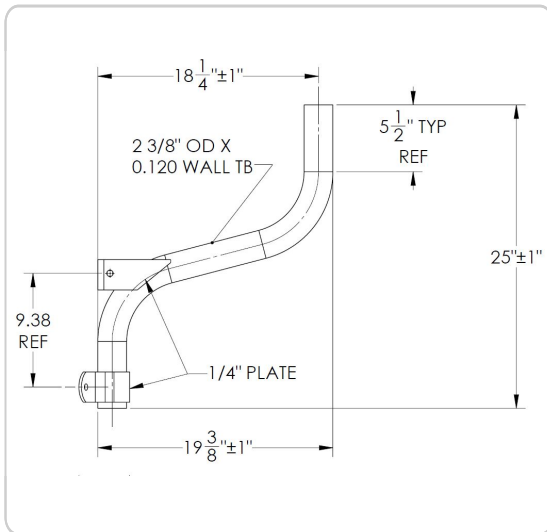

Single Floodlight Bracket - Wood Pole Mounting Bracket

Technical Specifications - Wood Pole Mounting Brackets

Construction

Finish:

Primer

Material:

Hot Dip Galvanized Steel EPA Maximum

Capacity: 7.4

Pipe Size:

2"

Description:

Mounting bracket suitable for mounting to wood poles.

Part Number	Pipe Size	A	B	WT/LBS
SF-18G	2"	18"	23"	15

• Mounting hardware not included

Buy American Act Compliant:

This product is a COTS item manufactured in the United States, and is compliant with the Buy American Act.