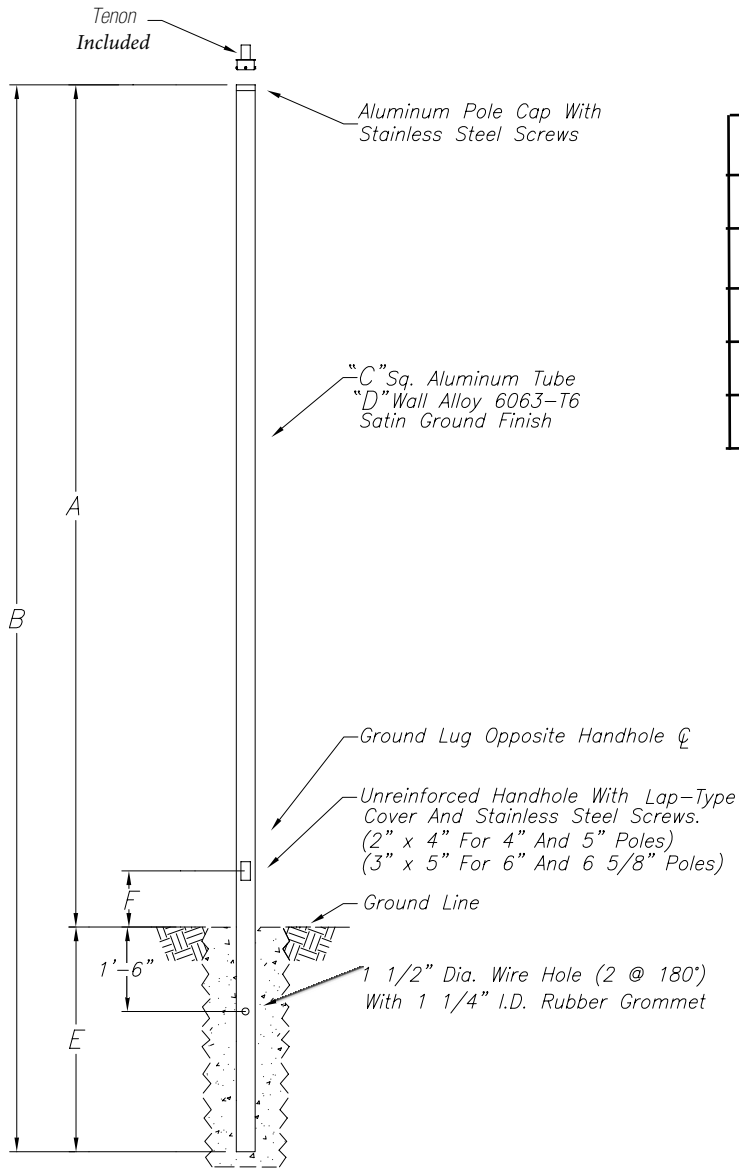

15 ft. above-grade 4 inch Square Direct Burial Aluminum light pole. 0.188" wall thickness, 2.38 tennon, Black color.

A	15 ft.
B	18 ft.
C	4 in.
D	0.188 in.
E	3 ft.
F	12 in.

EPA Rating:
70 MPH: 14.7
80 MPH: 10.5
90 MPH: 7.6
100 MPH: 5.5
110 MPH: 4.0