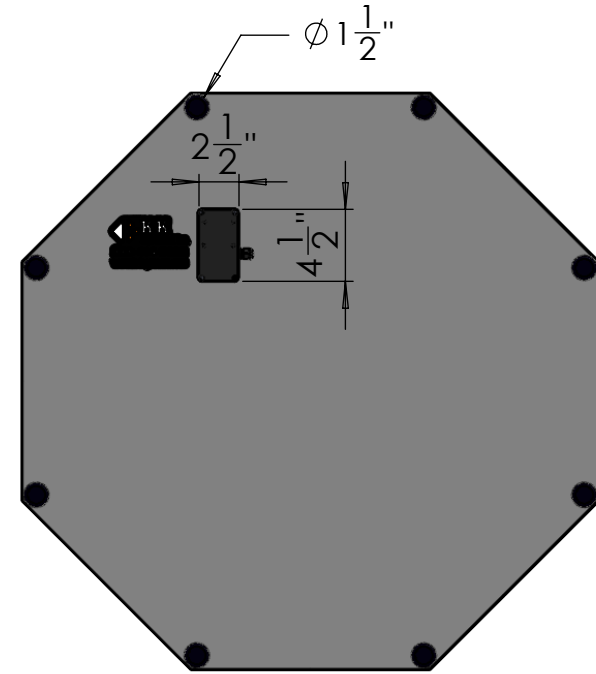

# R1-1-4848-HI-8 Red LED Stop Sign

FRONT VIEW

SIDE VIEW

REAR VIEW

PART #:		<b>R1-1-4848-HI-8</b>	
TITLE:			
<b>R1-1 RED LED STOP SIGN</b>			
DRAWN BY:	D WHIGHAM	DATE:	12-23-20
CHECKED BY:	MIKE TAYLOR	DATE:	12-23-20
<b>PROPRIETARY AND CONFIDENTIAL</b>			
<small>The information contained in this drawing is the sole property of Solar Lighting International®, Inc. Any reproduction in part or as a whole without the written permission of Solar Lighting International®, Inc. is prohibited.</small>			
**CHECK LOCAL CODES FOR ALL MEASUREMENTS**			
Revision:	Scale: 1:12	Size: 8.5 X 11	Sheet: 1 of 1