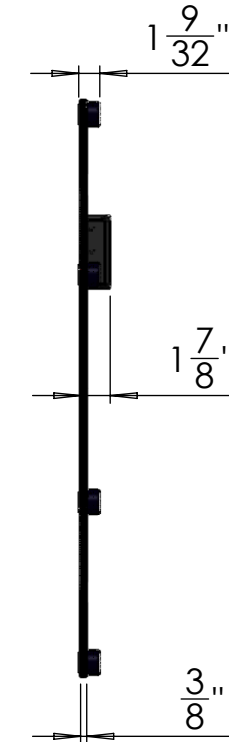

# R1-1-4848-HI-8 Red LED Stop Sign

FRONT VIEW

SIDE VIEW

REAR VIEW

PART #:		<b>R1-1-4848-HI-8</b>	
TITLE:			
<b>R1-1 RED LED STOP SIGN</b>			
DRAWN BY:	D WHIGHAM	DATE:	12-23-20
CHECKED BY:	MIKE TAYLOR	DATE:	12-23-20
<b>PROPRIETARY AND CONFIDENTIAL</b>			
<small>The information contained in this drawing is the sole property of Solar Lighting International®, Inc. Any reproduction in part or as a whole without the written permission of Solar Lighting International®, Inc. is prohibited.</small>			
**CHECK LOCAL CODES FOR ALL MEASUREMENTS**			
Revision:	Scale: 1:12	Size: 8.5 X 11	Sheet: 1 of 1